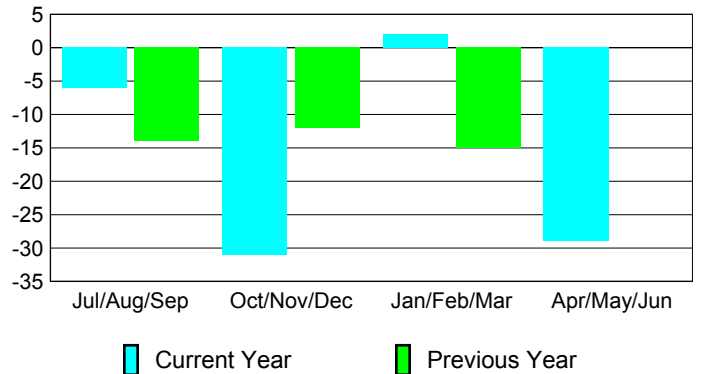

Gender Comparison 2008-2009

Male

Female