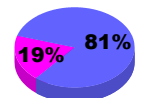

Oct/Nov/Dec