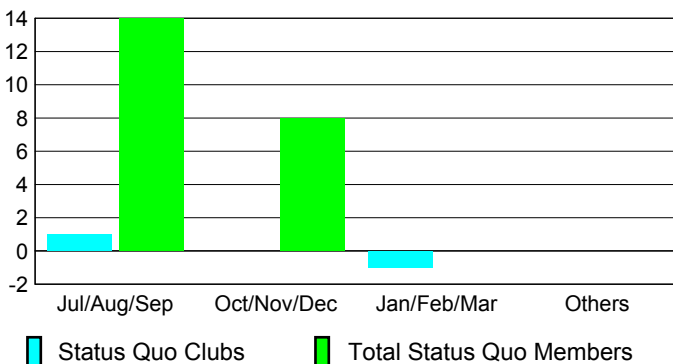

YTD Status Quo Clubs 2008-2009

Status Quo Clubs Compared to Status Quo Members

MEMBERSHIP

Membership Results 2008-2009

Membership 2007-2008

Month	Net Memb Goal	Actual New Memb	Actual Dropped Memb	Gain/Loss of Memb	Gain/Loss of Memb
Jul/Aug/Sep	10	42	-25	17	-1
Oct/Nov/Dec	10	4	-25	-21	-24
Jan/Feb/Mar	20	10	-42	-32	-15
Apr/May/June	20	78	-37	41	-8
Totals	60	134	-129	5	-48