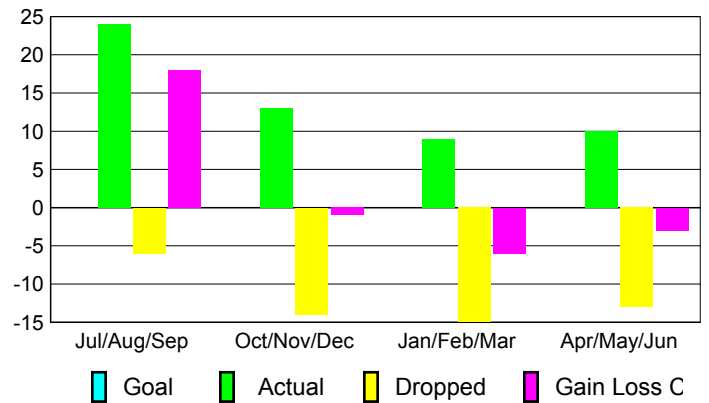

Membership Results 2008-2009

Goal, New, Dropped, Gain/Loss

Comparison of Membership Gain/Loss

Current Year Compared to the Previous Year