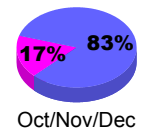

Gender Comparison 2008-2009