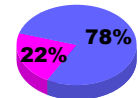

Apr/May/June

Male

Female