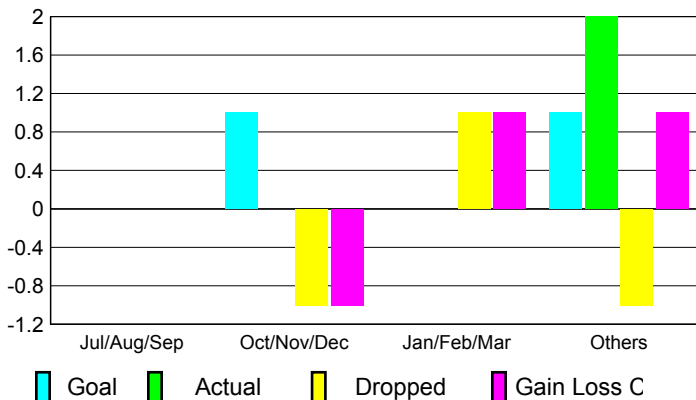

2008-2009 GMT Quarterly Report for District (or Undistricted) District 103 N

GMT: JACQUES 'JACK' VERBEKE

Location: FRANCE

GMT CA: 4

CLUBS

Club Results 2008-2009

Clubs 2007-2008

Month	New Club Goal	Actual New Clubs	Actual Dropped Clubs	Gain/Loss of Clubs	Gain/Loss of Clubs
Jul/Aug/Sep	0	0	0	0	0
Oct/Nov/Dec	1	0	-1	-1	0
Jan/Feb/Mar	0	0	1	1	0
Apr/May/June	1	2	-1	1	1
Totals	2	2	-1	1	1

Club Results 2008-2009

Goal, New, Dropped, Gain/Loss

Comparison of Club Gain/Loss

Current Year Compared to the Previous Year

YTD Status Quo Clubs 2008-2009

Status Quo Clubs Compared to Status Quo Members

MEMBERSHIP