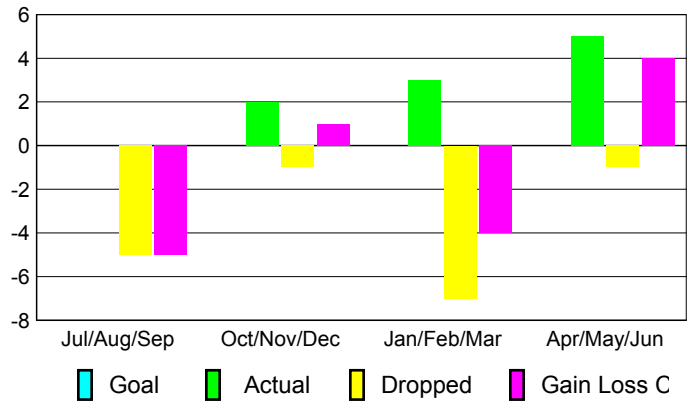

Membership Results 2008-2009

Goal, New, Dropped, Gain/Loss

Comparison of Membership Gain/Loss

Current Year Compared to the Previous Year