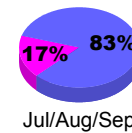

Gender Comparison 2008-2009