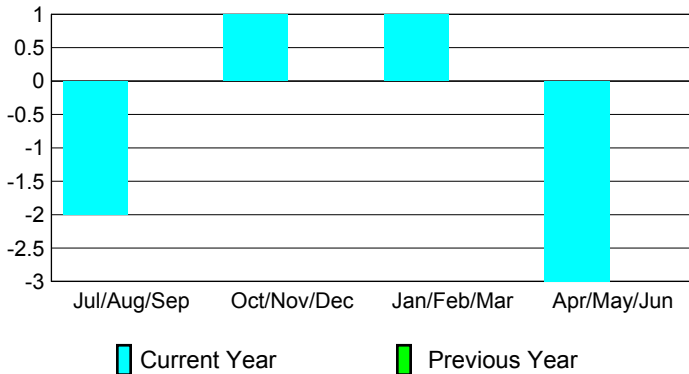

2008-2009 GMT Quarterly Report for District (or Undistricted) District 103IP

GMT: JACQUES 'JACK' VERBEKE

Location: FRANCE

GMT CA: 4

CLUBS

Club Results 2008-2009

Clubs 2007-2008

Month	New Club Goal	Actual New Clubs	Actual Dropped Clubs	Gain/Loss of Clubs	Gain/Loss of Clubs
Jul/Aug/Sep	0	0	-2	-2	0
Oct/Nov/Dec	0	0	1	1	0
Jan/Feb/Mar	1	0	1	1	0
Apr/May/June	1	1	-4	-3	0
Totals	2	1	-4	-3	0

Club Results 2008-2009

Goal, New, Dropped, Gain/Loss

Comparison of Club Gain/Loss

Current Year Compared to the Previous Year

YTD Status Quo Clubs 2008-2009

Status Quo Clubs Compared to Status Quo Members

MEMBERSHIP

Membership Results 2008-2009

Membership 2007-2008

Month	Net Memb Goal	Actual New Memb	Actual Dropped Memb	Gain/Loss of Memb	Gain/Loss of Memb
Jul/Aug/Sep	0	4	-43	-39	1
Oct/Nov/Dec	10	41	-46	-5	-8
Jan/Feb/Mar	10	13	-14	-1	2
Apr/May/June	20	64	-75	-11	-12
Totals	40	122	-178	-56	-17

Membership Results 2008-2009

Goal, New, Dropped, Gain/Loss

Comparison of Membership Gain/Loss

Current Year Compared to the Previous Year

Gender Comparison 2008-2009

Jul/Aug/Sep

Oct/Nov/Dec

Jan/Feb/Mar

Apr/May/June

Male

Female