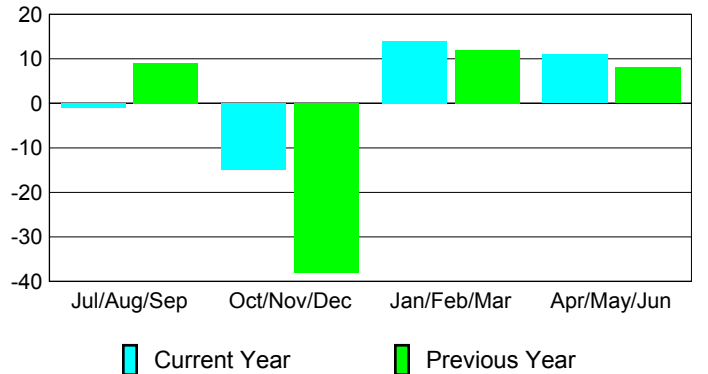

Gender Comparison 2008-2009

Male

Female