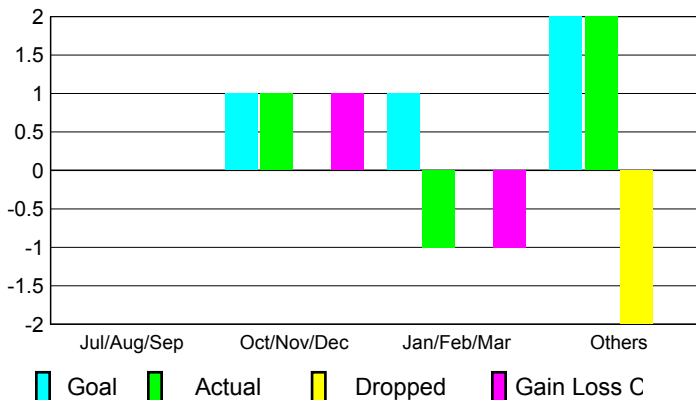

2008-2009 GMT Quarterly Report for District (or Undistricted) District 103CS

GMT: JACQUES 'JACK' VERBEKE

Location: FRANCE

GMT CA: 4

CLUBS

Club Results 2008-2009

Clubs 2007-2008

Month	New Club Goal	Actual New Clubs	Actual Dropped Clubs	Gain/Loss of Clubs	Gain/Loss of Clubs
Jul/Aug/Sep	0	0	0	0	0
Oct/Nov/Dec	1	1	0	1	0
Jan/Feb/Mar	1	-1	0	-1	0
Apr/May/June	2	2	-2	0	0
Totals	4	2	-2	0	0

Club Results 2008-2009

Goal, New, Dropped, Gain/Loss

Comparison of Club Gain/Loss

Current Year Compared to the Previous Year