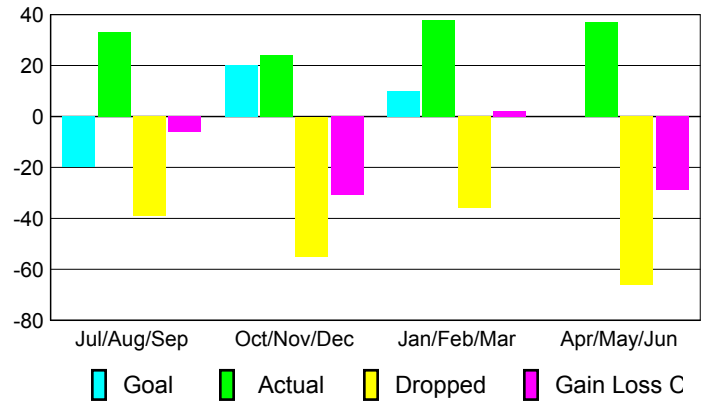

Membership Results 2008-2009

Goal, New, Dropped, Gain/Loss

Comparison of Membership Gain/Loss

Current Year Compared to the Previous Year