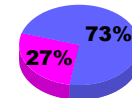

Jan/Feb/Mar