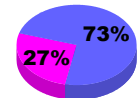

Apr/May/June

Male

Female