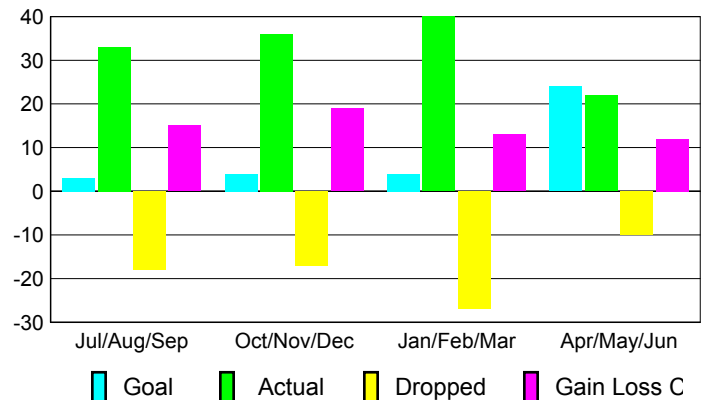

Membership Results 2008-2009

Goal, New, Dropped, Gain/Loss

Comparison of Membership Gain/Loss

Current Year Compared to the Previous Year