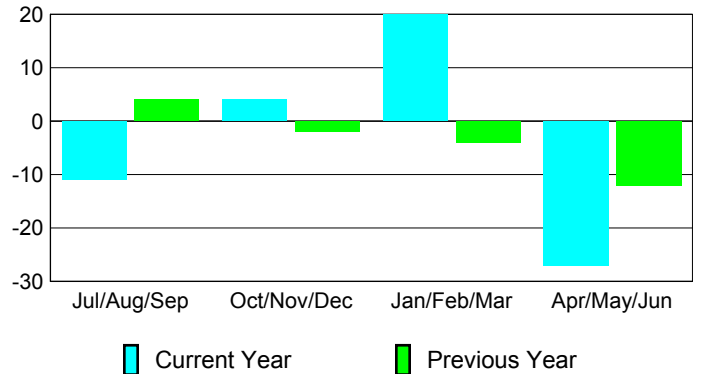

Gender Comparison 2008-2009

Male

Female