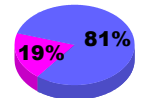

Apr/May/June

Male

Female