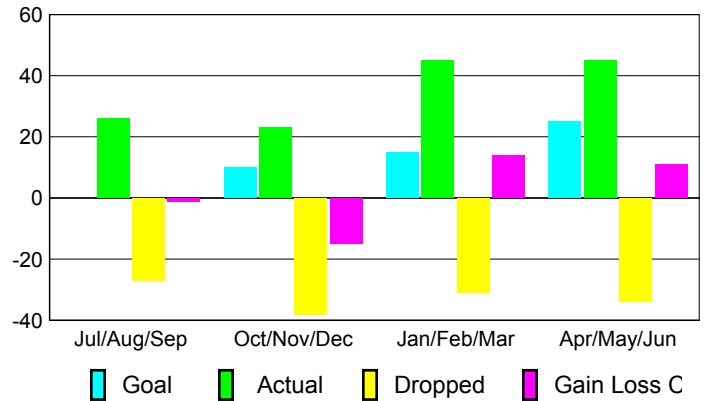

Membership Results 2008-2009

Goal, New, Dropped, Gain/Loss

Comparison of Membership Gain/Loss

Current Year Compared to the Previous Year