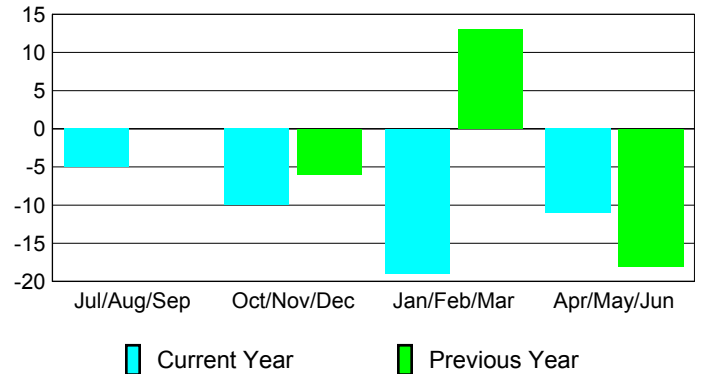

Gender Comparison 2008-2009

Male

Female