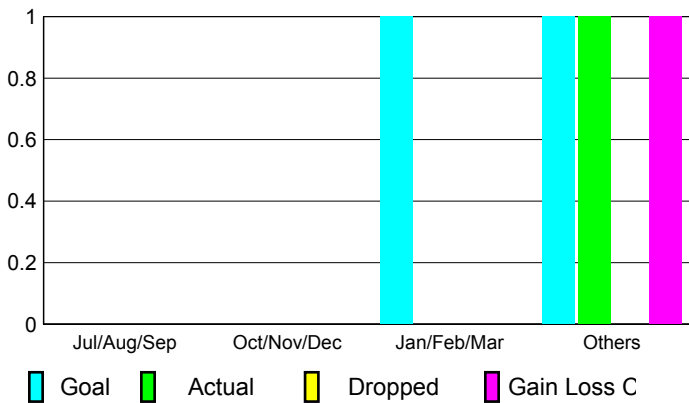

2008-2009 GMT Quarterly Report for District (or Undistricted) **District 103CW**

GMT: **JACQUES 'JACK' VERBEKE**

Location: **FRANCE**

GMT CA: **4**

CLUBS

Club Results 2008-2009

Clubs 2007-2008

Month	New Club Goal	Actual New Clubs	Actual Dropped Clubs	Gain/Loss of Clubs	Gain/Loss of Clubs
Jul/Aug/Sep	0	0	0	0	0
Oct/Nov/Dec	0	0	0	0	0
Jan/Feb/Mar	1	0	0	0	0
Apr/May/June	1	1	0	1	0
Totals	2	1	0	1	0

Club Results 2008-2009

Goal, New, Dropped, Gain/Loss

Comparison of Club Gain/Loss

Current Year Compared to the Previous Year