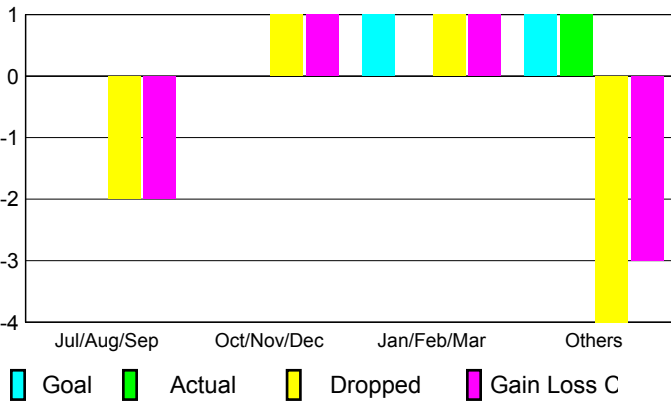

2008-2009 GMT Quarterly Report for District (or Undistricted) District 103IP

GMT: JACQUES 'JACK' VERBEKE

Location: FRANCE

GMT CA: 4

CLUBS

Club Results 2008-2009

Clubs 2007-2008

Month	New Club Goal	Actual New Clubs	Actual Dropped Clubs	Gain/Loss of Clubs	Gain/Loss of Clubs
Jul/Aug/Sep	0	0	-2	-2	0
Oct/Nov/Dec	0	0	1	1	0
Jan/Feb/Mar	1	0	1	1	0
Apr/May/June	1	1	-4	-3	0
Totals	2	1	-4	-3	0

Club Results 2008-2009

Goal, New, Dropped, Gain/Loss

Comparison of Club Gain/Loss

Current Year Compared to the Previous Year