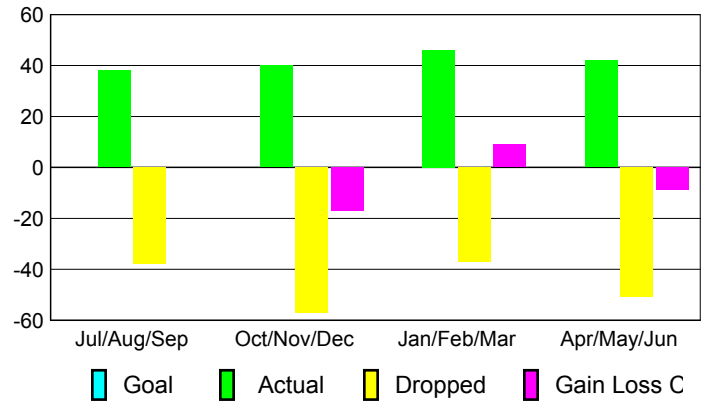

Membership Results 2008-2009

Goal, New, Dropped, Gain/Loss

Comparison of Membership Gain/Loss

Current Year Compared to the Previous Year