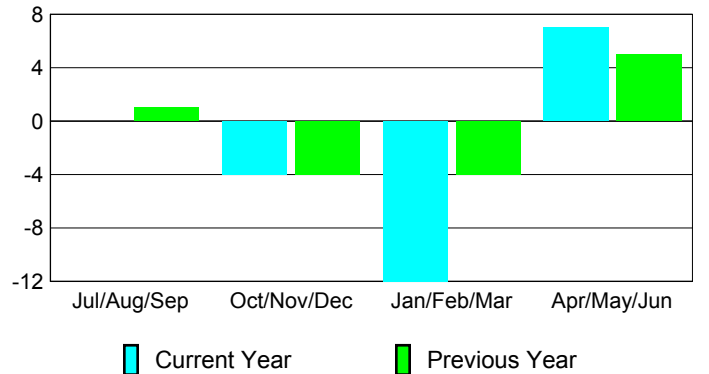

Comparison of Membership Gain/Loss

Current Year Compared to the Previous Year