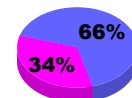

Gender Comparison 2008-2009

Jul/Aug/Sep