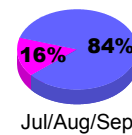

Gender Comparison 2008-2009