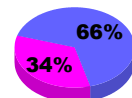

Oct/Nov/Dec