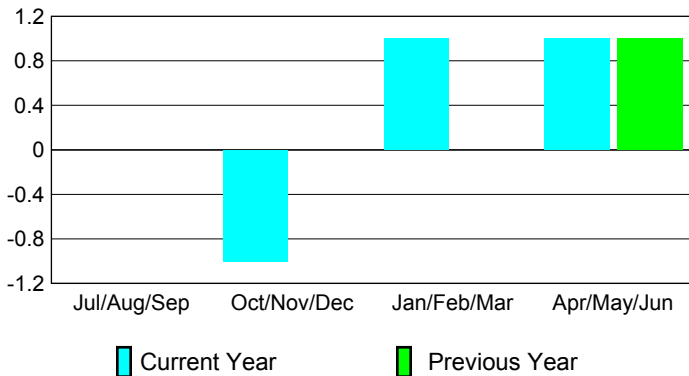

2008-2009 GMT Quarterly Report for District (or Undistricted) District 103 N

GMT: JACQUES 'JACK' VERBEKE

Location: FRANCE

GMT CA: 4

CLUBS

Club Results 2008-2009

Clubs 2007-2008

Month	New Club Goal	Actual New Clubs	Actual Dropped Clubs	Gain/Loss of Clubs	Gain/Loss of Clubs
Jul/Aug/Sep	0	0	0	0	0
Oct/Nov/Dec	1	0	-1	-1	0
Jan/Feb/Mar	0	0	1	1	0
Apr/May/June	1	2	-1	1	1
Totals	2	2	-1	1	1

Club Results 2008-2009

Goal, New, Dropped, Gain/Loss

Comparison of Club Gain/Loss

Current Year Compared to the Previous Year

YTD Status Quo Clubs 2008-2009

Status Quo Clubs Compared to Status Quo Members

MEMBERSHIP

Membership Results 2008-2009

Membership 2007-2008

Month	Net Memb Goal	Actual New Memb	Actual Dropped Memb	Gain/Loss of Memb	Gain/Loss of Memb
Jul/Aug/Sep	-10	45	-43	2	-32
Oct/Nov/Dec	25	36	-51	-15	-13
Jan/Feb/Mar	5	71	-34	37	0
Apr/May/June	20	79	-57	22	15
Totals	40	231	-185	46	-30

Membership Results 2008-2009

Goal, New, Dropped, Gain/Loss

Comparison of Membership Gain/Loss

Current Year Compared to the Previous Year

Gender Comparison 2008-2009

Jul/Aug/Sep

Oct/Nov/Dec

Jan/Feb/Mar

Apr/May/June

Male

Female