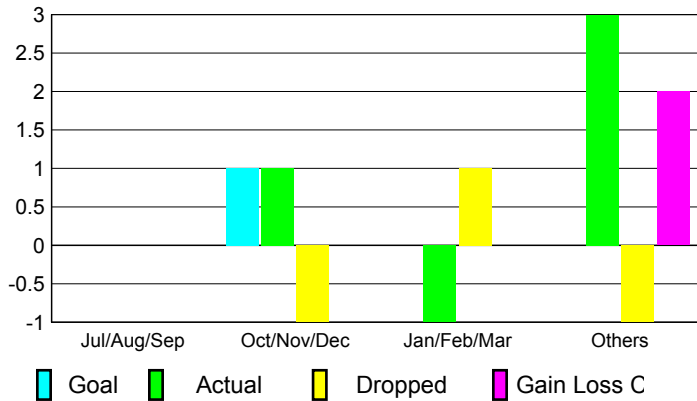

2008-2009 GMT Quarterly Report for District (or Undistricted) **District 103 S**

GMT: **JACQUES 'JACK' VERBEKE**

Location: **FRANCE**

GMT CA: **4**

CLUBS

Club Results 2008-2009

Clubs 2007-2008

Month	New Club Goal	Actual New Clubs	Actual Dropped Clubs	Gain/Loss of Clubs	Gain/Loss of Clubs
Jul/Aug/Sep	0	0	0	0	0
Oct/Nov/Dec	1	1	-1	0	0
Jan/Feb/Mar	0	-1	1	0	1
Apr/May/June	0	3	-1	2	1
Totals	1	3	-1	2	2

Club Results 2008-2009

Goal, New, Dropped, Gain/Loss

Comparison of Club Gain/Loss

Current Year Compared to the Previous Year