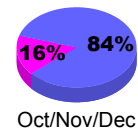

Oct/Nov/Dec