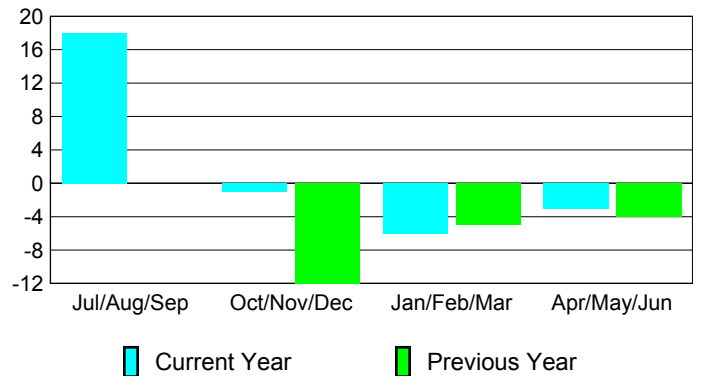

Gender Comparison 2008-2009

Male

Female