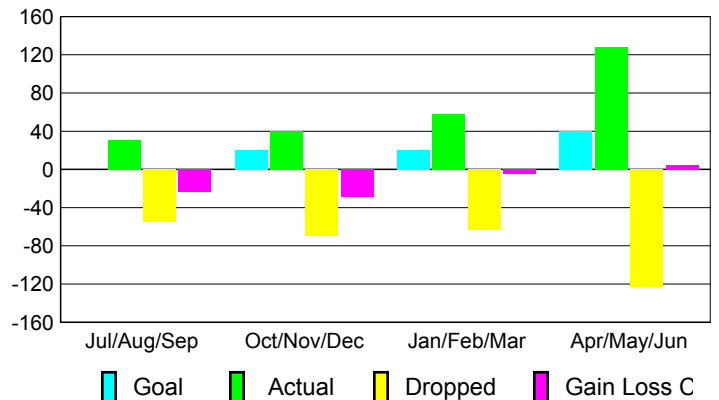

Membership Results 2008-2009

Goal, New, Dropped, Gain/Loss

Comparison of Membership Gain/Loss

Current Year Compared to the Previous Year