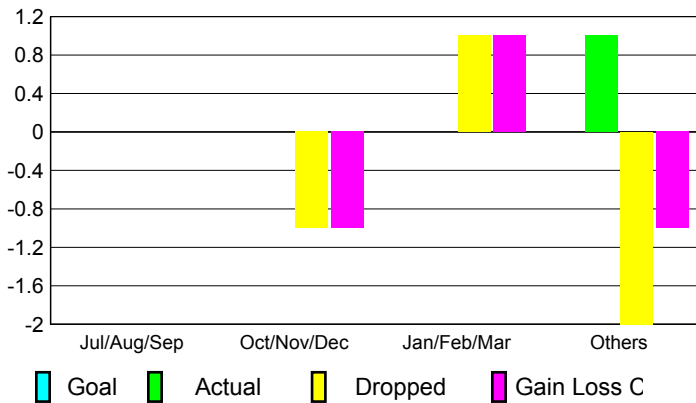

GMT: **JACQUES 'JACK' VERBEKE**

Location: **FRANCE**

GMT CA: **4**

CLUBS

Club Results 2008-2009

Clubs 2007-2008

Month	New Club Goal	Actual New Clubs	Actual Dropped Clubs	Gain/Loss of Clubs	Gain/Loss of Clubs
Jul/Aug/Sep	0	0	0	0	0
Oct/Nov/Dec	0	0	-1	-1	0
Jan/Feb/Mar	0	0	1	1	0
Apr/May/June	0	1	-2	-1	0
Totals	0	1	-2	-1	0

Club Results 2008-2009

Goal, New, Dropped, Gain/Loss

Comparison of Club Gain/Loss

Current Year Compared to the Previous Year

YTD Status Quo Clubs 2008-2009

Status Quo Clubs Compared to Status Quo Members

MEMBERSHIP