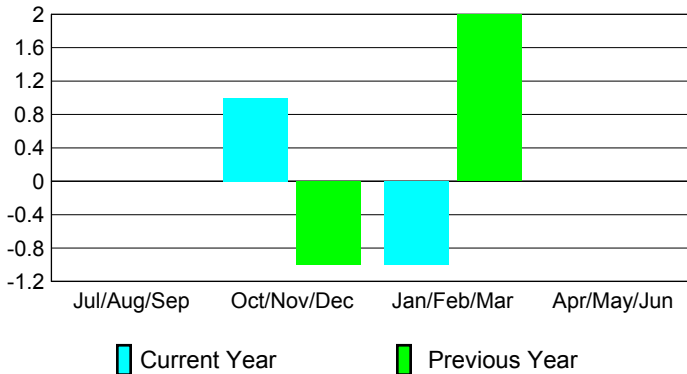

2008-2009 GMT Quarterly Report for District (or Undistricted) District 103SE

GMT: JACQUES 'JACK' VERBEKE

Location: FRANCE

GMT CA: 4

CLUBS

Club Results 2008-2009

Clubs 2007-2008

Month	New Club Goal	Actual New Clubs	Actual Dropped Clubs	Gain/Loss of Clubs	Gain/Loss of Clubs
Jul/Aug/Sep	0	0	0	0	0
Oct/Nov/Dec	0	1	0	1	-1
Jan/Feb/Mar	1	-1	0	-1	2
Apr/May/June	1	1	-1	0	0
Totals	2	1	-1	0	1

Club Results 2008-2009

Goal, New, Dropped, Gain/Loss

Comparison of Club Gain/Loss

Current Year Compared to the Previous Year

YTD Status Quo Clubs 2008-2009

Status Quo Clubs Compared to Status Quo Members

MEMBERSHIP

Membership Results 2008-2009

Membership 2007-2008

Month	Net Memb Goal	Actual New Memb	Actual Dropped Memb	Gain/Loss of Memb	Gain/Loss of Memb
Jul/Aug/Sep	5	27	-37	-10	0
Oct/Nov/Dec	5	61	-75	-14	-27
Jan/Feb/Mar	5	58	-23	35	42
Apr/May/June	5	28	-55	-27	-16
Totals	20	174	-190	-16	-1

Membership Results 2008-2009

Goal, New, Dropped, Gain/Loss

Comparison of Membership Gain/Loss

Current Year Compared to the Previous Year

Gender Comparison 2008-2009

Jul/Aug/Sep

Oct/Nov/Dec

Jan/Feb/Mar

Apr/May/June

Male

Female