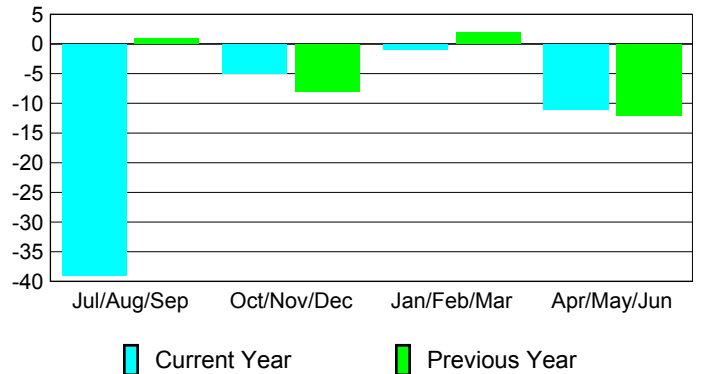

Gender Comparison 2008-2009

Jul/Aug/Sep

Oct/Nov/Dec

Jan/Feb/Mar

Apr/May/June

Male

Female