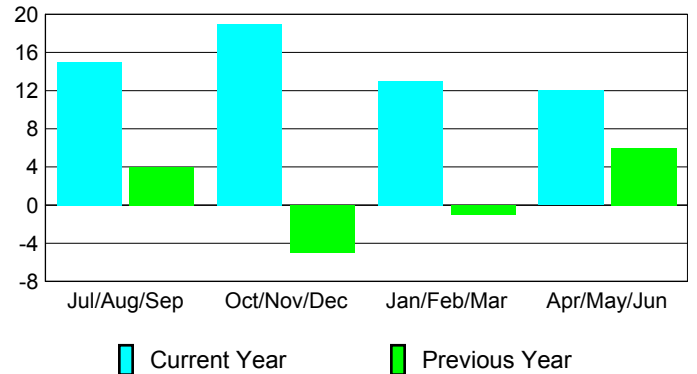

Gender Comparison 2008-2009

Jul/Aug/Sep

Oct/Nov/Dec

Jan/Feb/Mar

Apr/May/June

Male

Female