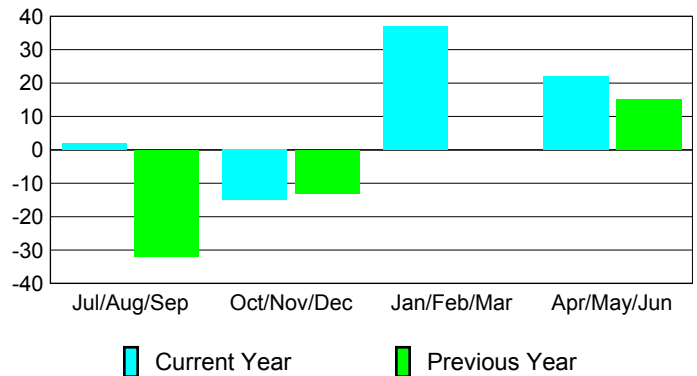

Gender Comparison 2008-2009

Jul/Aug/Sep

Oct/Nov/Dec

Jan/Feb/Mar

Apr/May/June

Male

Female