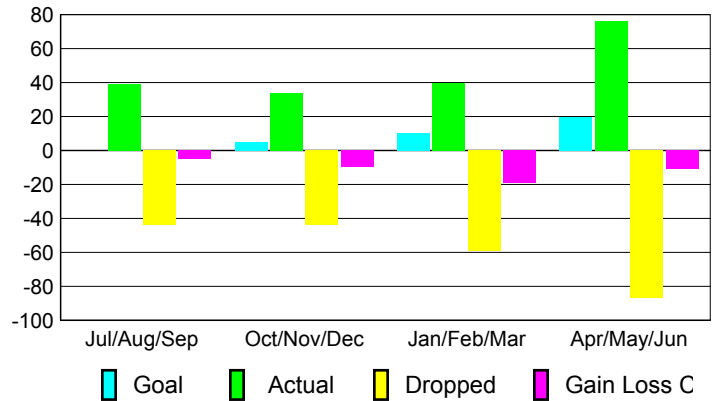

Membership Results 2008-2009

Goal, New, Dropped, Gain/Loss

Comparison of Membership Gain/Loss

Current Year Compared to the Previous Year