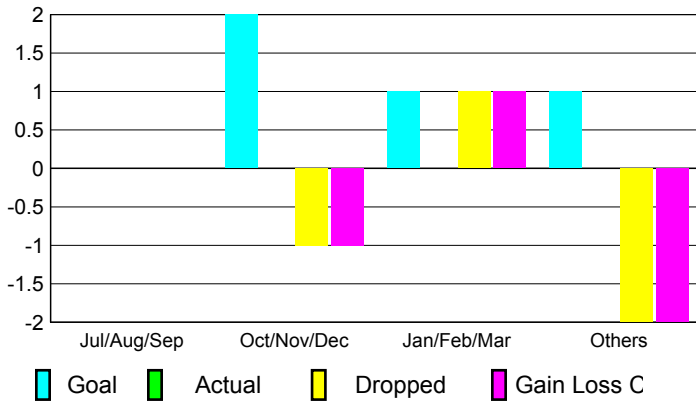

2008-2009 GMT Quarterly Report for District (or Undistricted) **District 103IE**

GMT: **JACQUES 'JACK' VERBEKE**

Location: **FRANCE**

GMT CA: **4**

CLUBS

Club Results 2008-2009

Clubs 2007-2008

Month	New Club Goal	Actual New Clubs	Actual Dropped Clubs	Gain/Loss of Clubs	Gain/Loss of Clubs
Jul/Aug/Sep	0	0	0	0	0
Oct/Nov/Dec	2	0	-1	-1	0
Jan/Feb/Mar	1	0	1	1	0
Apr/May/June	1	0	-2	-2	1
Totals	4	0	-2	-2	1

Club Results 2008-2009

Goal, New, Dropped, Gain/Loss

Comparison of Club Gain/Loss

Current Year Compared to the Previous Year