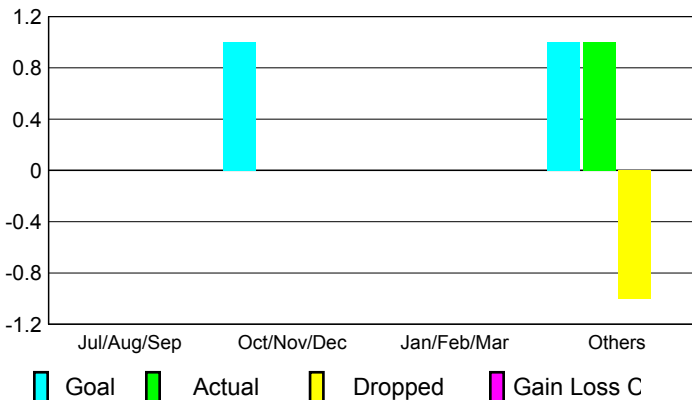

2008-2009 GMT Quarterly Report for District (or Undistricted) District 103 C

GMT: JACQUES 'JACK' VERBEKE

Location: FRANCE

GMT CA: 4

CLUBS

Club Results 2008-2009

Clubs 2007-2008

Month	New Club Goal	Actual New Clubs	Actual Dropped Clubs	Gain/Loss of Clubs	Gain/Loss of Clubs
Jul/Aug/Sep	0	0	0	0	0
Oct/Nov/Dec	1	0	0	0	0
Jan/Feb/Mar	0	0	0	0	0
Apr/May/June	1	1	-1	0	0
Totals	2	1	-1	0	0

Club Results 2008-2009

Goal, New, Dropped, Gain/Loss

Comparison of Club Gain/Loss

Current Year Compared to the Previous Year