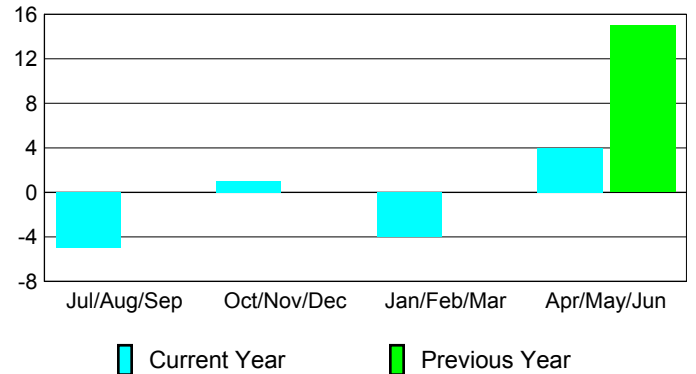

Gender Comparison 2008-2009

Male

Female