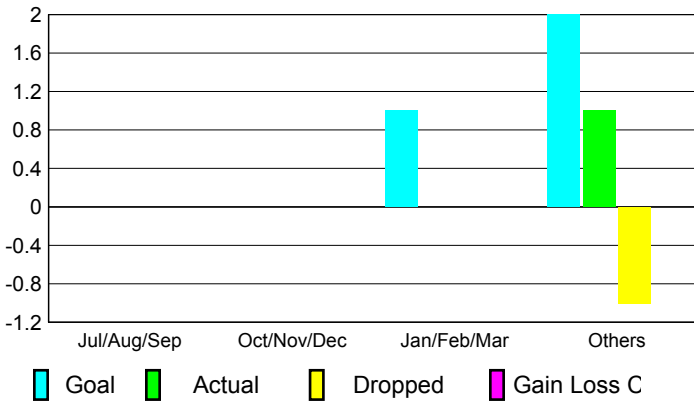

2008-2009 GMT Quarterly Report for District (or Undistricted) District 103 W

GMT: JACQUES 'JACK' VERBEKE

Location: FRANCE

GMT CA: 4

CLUBS

Club Results 2008-2009

Clubs 2007-2008

Month	New Club Goal	Actual New Clubs	Actual Dropped Clubs	Gain/Loss of Clubs	Gain/Loss of Clubs
Jul/Aug/Sep	0	0	0	0	0
Oct/Nov/Dec	0	0	0	0	0
Jan/Feb/Mar	1	0	0	0	0
Apr/May/June	2	1	-1	0	0
Totals	3	1	-1	0	0

Club Results 2008-2009

Goal, New, Dropped, Gain/Loss

Comparison of Club Gain/Loss

Current Year Compared to the Previous Year