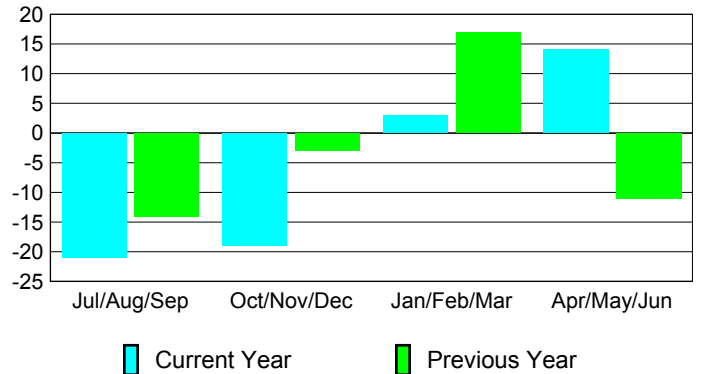

Gender Comparison 2008-2009

Male

Female