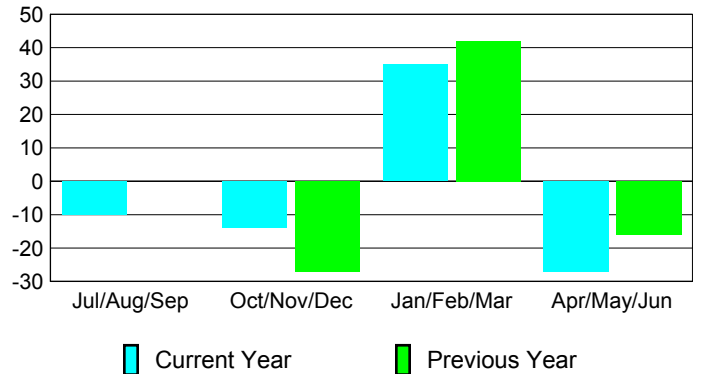

Gender Comparison 2008-2009

Jul/Aug/Sep

Oct/Nov/Dec

Jan/Feb/Mar

Apr/May/June

Male

Female