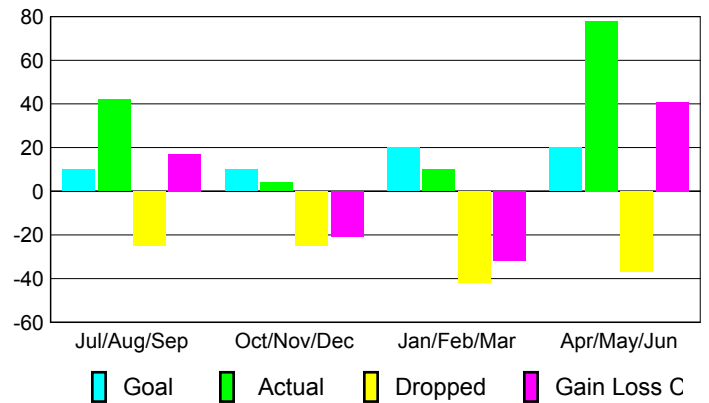

Membership Results 2008-2009

Goal, New, Dropped, Gain/Loss

Comparison of Membership Gain/Loss

Current Year Compared to the Previous Year