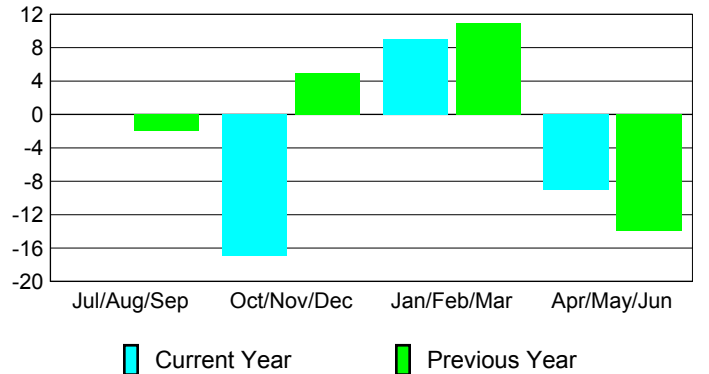

Gender Comparison 2008-2009

Jul/Aug/Sep

Oct/Nov/Dec

Jan/Feb/Mar

Apr/May/June

Male

Female