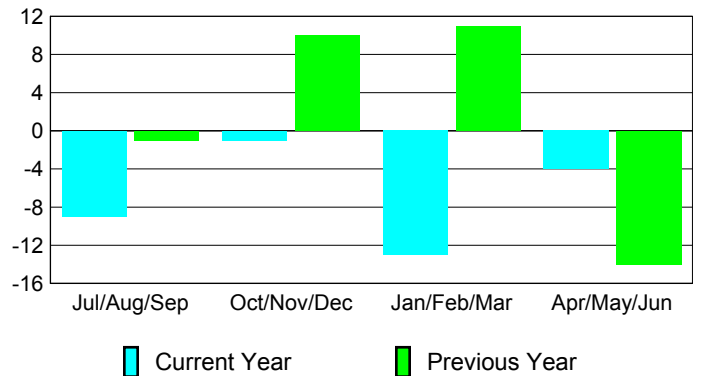

Gender Comparison 2008-2009

Jul/Aug/Sep

Oct/Nov/Dec

Jan/Feb/Mar

Apr/May/June

Male

Female