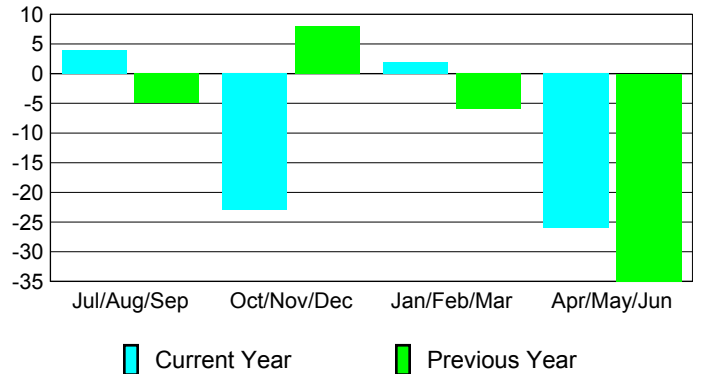

Gender Comparison 2008-2009

Jul/Aug/Sep

Oct/Nov/Dec

Jan/Feb/Mar

Apr/May/June

Male

Female