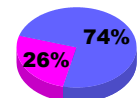

Oct/Nov/Dec