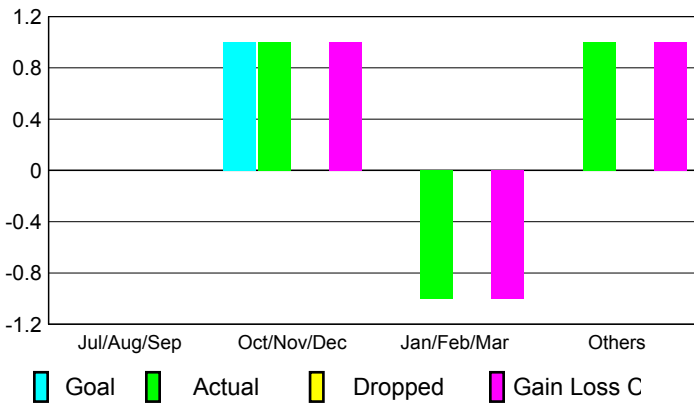

2008-2009 GMT Quarterly Report for District (or Undistricted) **District 112 D**

GMT: **JACQUES 'JACK' VERBEKE**

Location: **BELGIUM**

GMT CA: **4**

CLUBS

Club Results 2008-2009

Clubs 2007-2008

Month	New Club Goal	Actual New Clubs	Actual Dropped Clubs	Gain/Loss of Clubs	Gain/Loss of Clubs
Jul/Aug/Sep	0	0	0	0	0
Oct/Nov/Dec	1	1	0	1	1
Jan/Feb/Mar	0	-1	0	-1	1
Apr/May/June	0	1	0	1	0
Totals	1	1	0	1	2

Club Results 2008-2009

Goal, New, Dropped, Gain/Loss

Comparison of Club Gain/Loss

Current Year Compared to the Previous Year