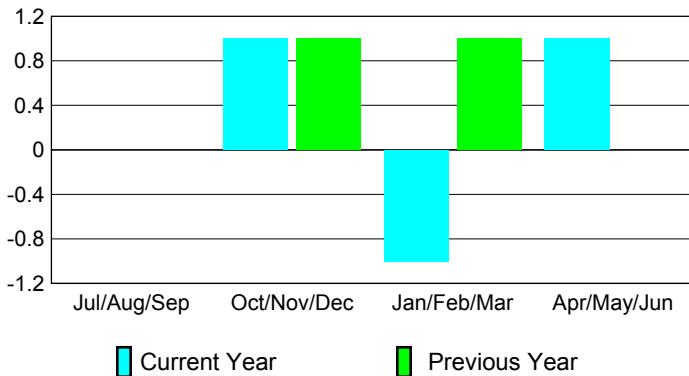

2008-2009 GMT Quarterly Report for District (or Undistricted) **District 112 D**

GMT: **JACQUES 'JACK' VERBEKE**

Location: **BELGIUM**

GMT CA: **4**

CLUBS

Club Results 2008-2009

Clubs 2007-2008

Month	New Club Goal	Actual New Clubs	Actual Dropped Clubs	Gain/Loss of Clubs	Gain/Loss of Clubs
Jul/Aug/Sep	0	0	0	0	0
Oct/Nov/Dec	1	1	0	1	1
Jan/Feb/Mar	0	-1	0	-1	1
Apr/May/June	0	1	0	1	0
Totals	1	1	0	1	2

Club Results 2008-2009

Goal, New, Dropped, Gain/Loss

Comparison of Club Gain/Loss

Current Year Compared to the Previous Year

YTD Status Quo Clubs 2008-2009

Status Quo Clubs Compared to Status Quo Members

MEMBERSHIP

Membership Results 2008-2009

Membership 2007-2008

Month	Net Memb Goal	Actual New Memb	Actual Dropped Memb	Gain/Loss of Memb	Gain/Loss of Memb
Jul/Aug/Sep	0	44	-53	-9	-1
Oct/Nov/Dec	30	39	-40	-1	10
Jan/Feb/Mar	10	45	-58	-13	11
Apr/May/June	10	38	-42	-4	-14
Totals	50	166	-193	-27	6

Membership Results 2008-2009

Goal, New, Dropped, Gain/Loss

Comparison of Membership Gain/Loss

Current Year Compared to the Previous Year

Gender Comparison 2008-2009

Jul/Aug/Sep

Oct/Nov/Dec

Jan/Feb/Mar

Apr/May/June

Male

Female