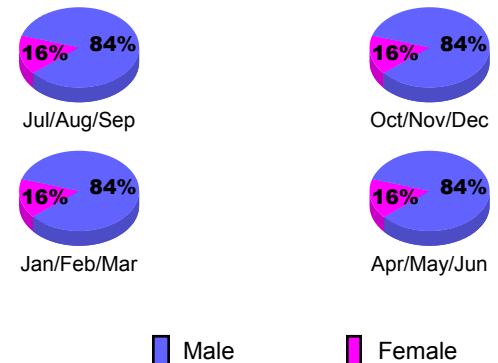

Gender Comparison 2008-2009