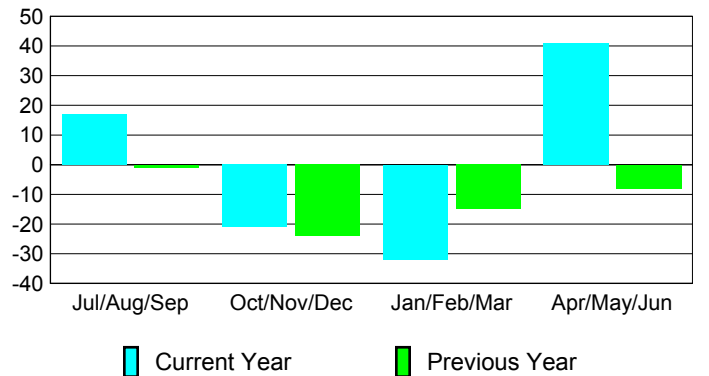

Gender Comparison 2008-2009

Male

Female