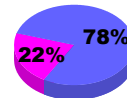

Jan/Feb/Mar