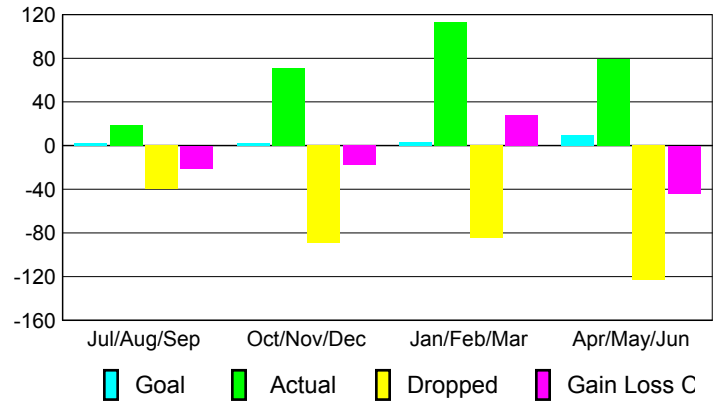

Membership Results 2008-2009

Goal, New, Dropped, Gain/Loss

Comparison of Membership Gain/Loss

Current Year Compared to the Previous Year