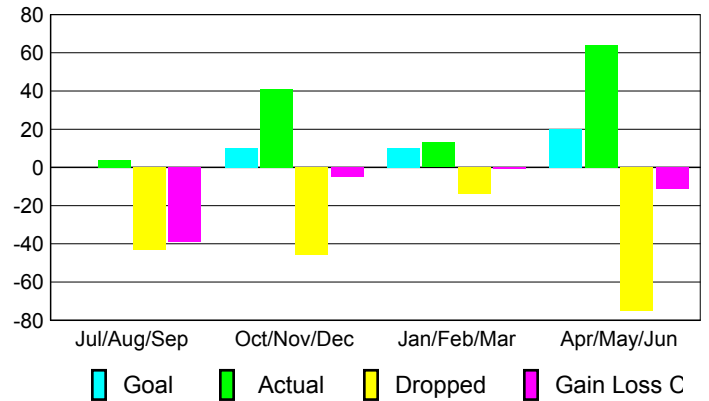

Membership Results 2008-2009

Goal, New, Dropped, Gain/Loss

Comparison of Membership Gain/Loss

Current Year Compared to the Previous Year