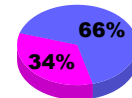

Jan/Feb/Mar