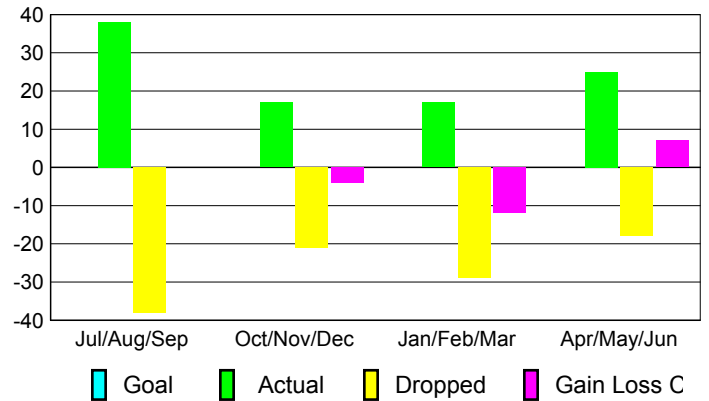

Membership Results 2008-2009

Goal, New, Dropped, Gain/Loss