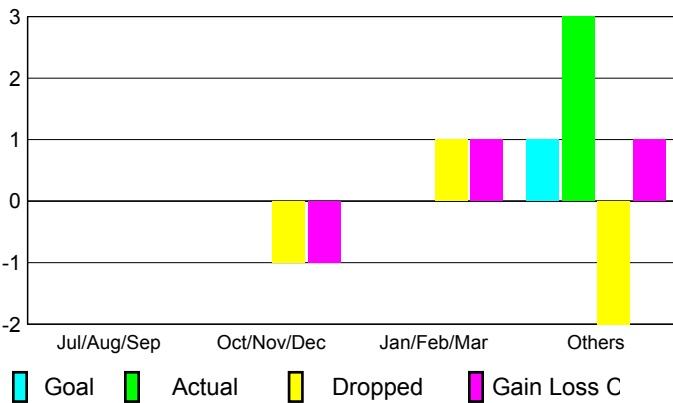

2008-2009 GMT Quarterly Report for District (or Undistricted) **District 112 C**

GMT: **JACQUES 'JACK' VERBEKE**

Location: **BELGIUM**

GMT CA: **4**

CLUBS

Club Results 2008-2009

Clubs 2007-2008

Month	New Club Goal	Actual New Clubs	Actual Dropped Clubs	Gain/Loss of Clubs	Gain/Loss of Clubs
Jul/Aug/Sep	0	0	0	0	0
Oct/Nov/Dec	0	0	-1	-1	0
Jan/Feb/Mar	0	0	1	1	0
Apr/May/June	1	3	-2	1	0
Totals	1	3	-2	1	0

Club Results 2008-2009

Goal, New, Dropped, Gain/Loss

Comparison of Club Gain/Loss

Current Year Compared to the Previous Year