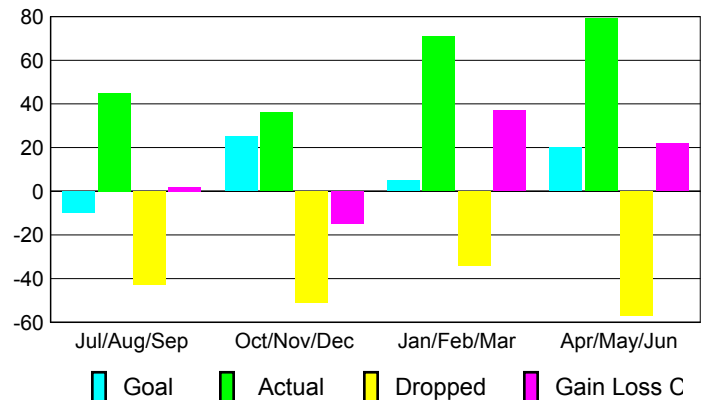

Membership Results 2008-2009

Goal, New, Dropped, Gain/Loss

Comparison of Membership Gain/Loss

Current Year Compared to the Previous Year