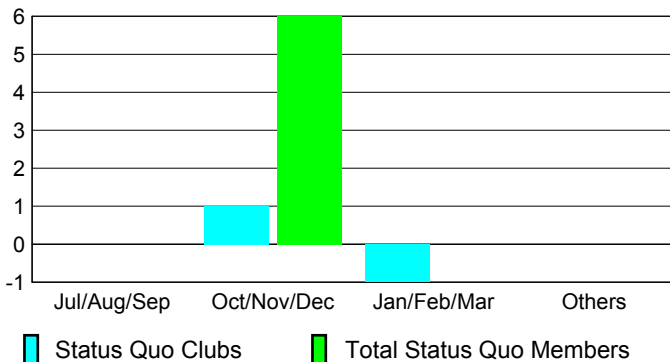

Club Results 2008-2009

Goal, New, Dropped, Gain/Loss

Comparison of Club Gain/Loss

Current Year Compared to the Previous Year

YTD Status Quo Clubs 2008-2009

Status Quo Clubs Compared to Status Quo Members

MEMBERSHIP