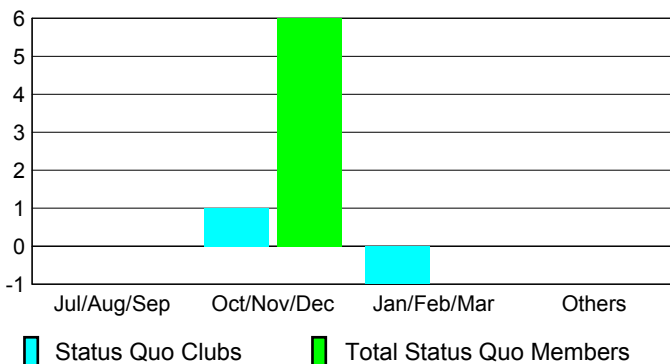

YTD Status Quo Clubs 2008-2009

Status Quo Clubs Compared to Status Quo Members

MEMBERSHIP

Membership Results 2008-2009

Membership 2007-2008

Month	Net Memb Goal	Actual New Memb	Actual Dropped Memb	Gain/Loss of Memb	Gain/Loss of Memb
Jul/Aug/Sep	0	44	-53	-9	-1
Oct/Nov/Dec	30	39	-40	-1	10
Jan/Feb/Mar	10	45	-58	-13	11
Apr/May/June	10	38	-42	-4	-14
Totals	50	166	-193	-27	6