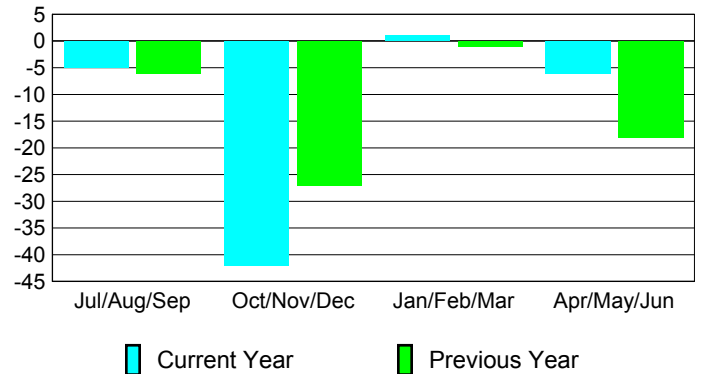

Gender Comparison 2008-2009

Jul/Aug/Sep

Oct/Nov/Dec

Jan/Feb/Mar

Apr/May/June

Male

Female