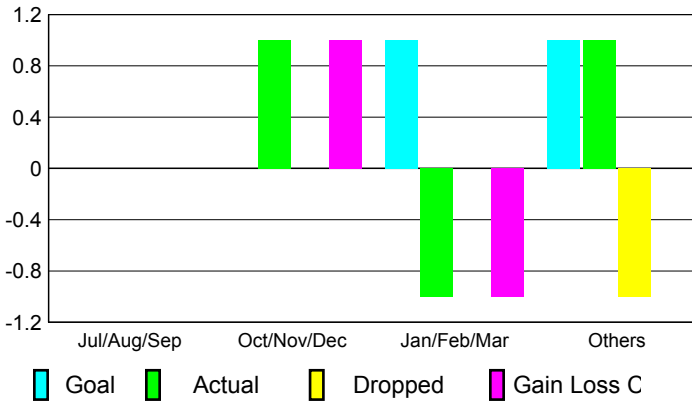

2008-2009 GMT Quarterly Report for District (or Undistricted) District 103SE

GMT: JACQUES 'JACK' VERBEKE

Location: FRANCE

GMT CA: 4

CLUBS

Club Results 2008-2009

Clubs 2007-2008

Month	New Club Goal	Actual New Clubs	Actual Dropped Clubs	Gain/Loss of Clubs	Gain/Loss of Clubs
Jul/Aug/Sep	0	0	0	0	0
Oct/Nov/Dec	0	1	0	1	-1
Jan/Feb/Mar	1	-1	0	-1	2
Apr/May/June	1	1	-1	0	0
Totals	2	1	-1	0	1

Club Results 2008-2009

Goal, New, Dropped, Gain/Loss

Comparison of Club Gain/Loss

Current Year Compared to the Previous Year