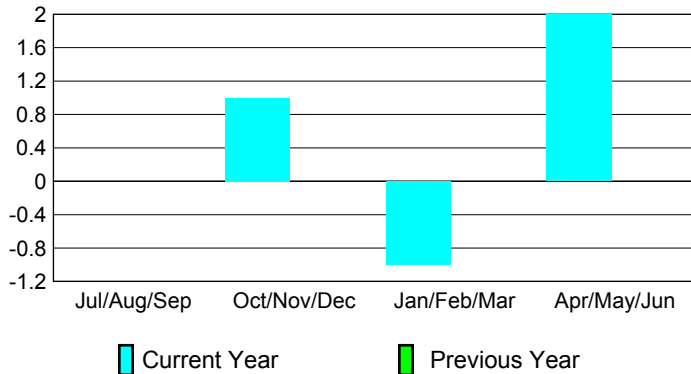

2008-2009 GMT Quarterly Report for District (or Undistricted) **District 112 A**

GMT: **JACQUES 'JACK' VERBEKE**

Location: **BELGIUM**

GMT CA: **4**

CLUBS

Club Results 2008-2009

Clubs 2007-2008

Month	New Club Goal	Actual New Clubs	Actual Dropped Clubs	Gain/Loss of Clubs	Gain/Loss of Clubs
Jul/Aug/Sep	0	0	0	0	0
Oct/Nov/Dec	0	1	0	1	0
Jan/Feb/Mar	0	-1	0	-1	0
Apr/May/June	1	2	0	2	0
Totals	1	2	0	2	0

Club Results 2008-2009

Goal, New, Dropped, Gain/Loss

Comparison of Club Gain/Loss

Current Year Compared to the Previous Year

YTD Status Quo Clubs 2008-2009

Status Quo Clubs Compared to Status Quo Members

MEMBERSHIP

Membership Results 2008-2009

Membership 2007-2008

Month	Net Memb Goal	Actual New Memb	Actual Dropped Memb	Gain/Loss of Memb	Gain/Loss of Memb
Jul/Aug/Sep	3	33	-18	15	4
Oct/Nov/Dec	4	36	-17	19	-5
Jan/Feb/Mar	4	40	-27	13	-1
Apr/May/June	24	22	-10	12	6
Totals	35	131	-72	59	4

Membership Results 2008-2009

Goal, New, Dropped, Gain/Loss

Comparison of Membership Gain/Loss

Current Year Compared to the Previous Year

Gender Comparison 2008-2009

Jul/Aug/Sep

Oct/Nov/Dec

Jan/Feb/Mar

Apr/May/June

Male

Female