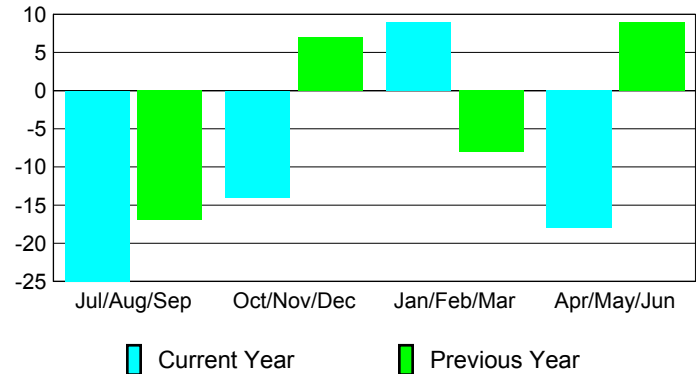

Gender Comparison 2008-2009

Jul/Aug/Sep

Oct/Nov/Dec

Jan/Feb/Mar

Apr/May/June

Male

Female