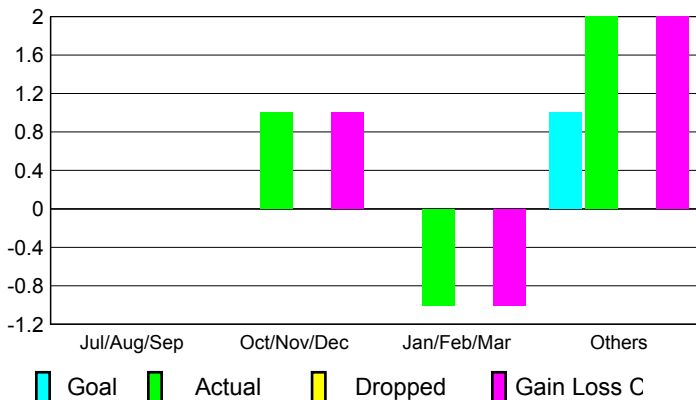

2008-2009 GMT Quarterly Report for District (or Undistricted) **District 112 A**

GMT: **JACQUES 'JACK' VERBEKE**

Location: **BELGIUM**

GMT CA: **4**

CLUBS

Club Results 2008-2009

Clubs 2007-2008

Month	New Club Goal	Actual New Clubs	Actual Dropped Clubs	Gain/Loss of Clubs	Gain/Loss of Clubs
Jul/Aug/Sep	0	0	0	0	0
Oct/Nov/Dec	0	1	0	1	0
Jan/Feb/Mar	0	-1	0	-1	0
Apr/May/June	1	2	0	2	0
Totals	1	2	0	2	0

Club Results 2008-2009

Goal, New, Dropped, Gain/Loss

Comparison of Club Gain/Loss

Current Year Compared to the Previous Year