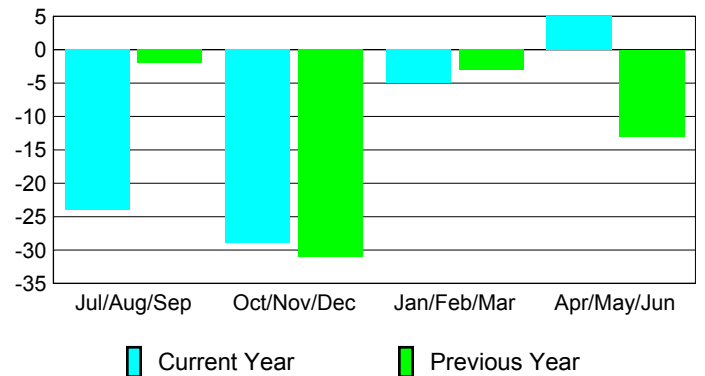

Gender Comparison 2008-2009

Jul/Aug/Sep

Oct/Nov/Dec

Jan/Feb/Mar

Apr/May/June

Male

Female