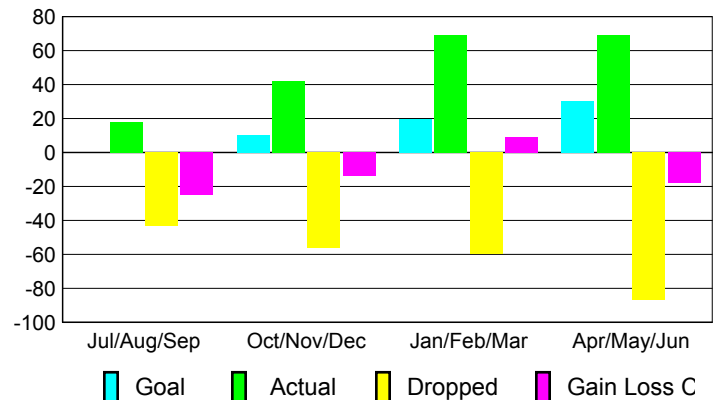

Membership Results 2008-2009

Goal, New, Dropped, Gain/Loss

Comparison of Membership Gain/Loss

Current Year Compared to the Previous Year