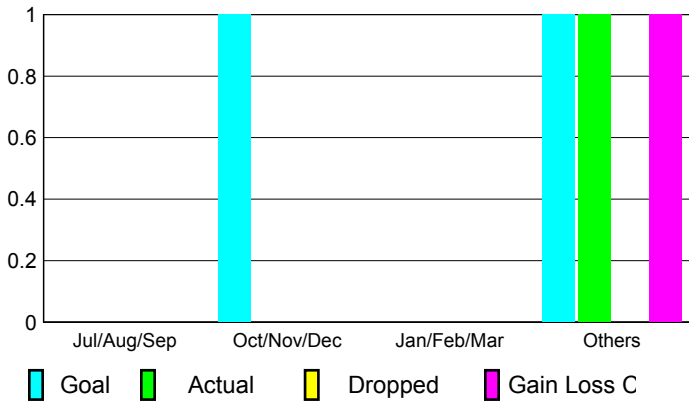

2008-2009 GMT Quarterly Report for District (or Undistricted) District 103IW

GMT: JACQUES 'JACK' VERBEKE

Location: FRANCE

GMT CA: 4

CLUBS

Club Results 2008-2009

Clubs 2007-2008

Month	New Club Goal	Actual New Clubs	Actual Dropped Clubs	Gain/Loss of Clubs	Gain/Loss of Clubs
Jul/Aug/Sep	0	0	0	0	0
Oct/Nov/Dec	1	0	0	0	0
Jan/Feb/Mar	0	0	0	0	0
Apr/May/June	1	1	0	1	0
Totals	2	1	0	1	0

Club Results 2008-2009

Goal, New, Dropped, Gain/Loss

Comparison of Club Gain/Loss

Current Year Compared to the Previous Year