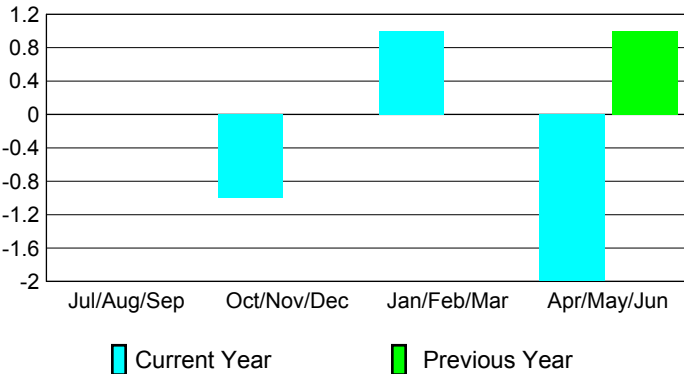

2008-2009 GMT Quarterly Report for District (or Undistricted) **District 103IE**

GMT: **JACQUES 'JACK' VERBEKE**

Location: **FRANCE**

GMT CA: **4**

CLUBS

Club Results 2008-2009

Clubs 2007-2008

Month	New Club Goal	Actual New Clubs	Actual Dropped Clubs	Gain/Loss of Clubs	Gain/Loss of Clubs
Jul/Aug/Sep	0	0	0	0	0
Oct/Nov/Dec	2	0	-1	-1	0
Jan/Feb/Mar	1	0	1	1	0
Apr/May/June	1	0	-2	-2	1
Totals	4	0	-2	-2	1

Club Results 2008-2009

Goal, New, Dropped, Gain/Loss

Comparison of Club Gain/Loss

Current Year Compared to the Previous Year

YTD Status Quo Clubs 2008-2009

Status Quo Clubs Compared to Status Quo Members

MEMBERSHIP

Membership Results 2008-2009

Membership 2007-2008

Month	Net Memb Goal	Actual New Memb	Actual Dropped Memb	Gain/Loss of Memb	Gain/Loss of Memb
Jul/Aug/Sep	-20	33	-39	-6	-14
Oct/Nov/Dec	20	24	-55	-31	-12
Jan/Feb/Mar	10	38	-36	2	-15
Apr/May/June	0	37	-66	-29	0
Totals	10	132	-196	-64	-41

Membership Results 2008-2009

Goal, New, Dropped, Gain/Loss

Comparison of Membership Gain/Loss

Current Year Compared to the Previous Year

Gender Comparison 2008-2009

Male

Female