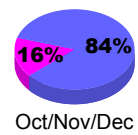

Gender Comparison 2008-2009