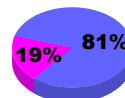

Gender Comparison 2008-2009

Jul/Aug/Sep