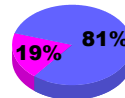

Jan/Feb/Mar