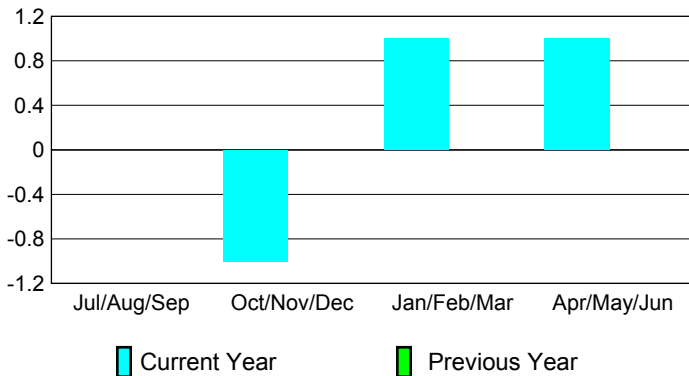

2008-2009 GMT Quarterly Report for District (or Undistricted) **District 112 C**

GMT: **JACQUES 'JACK' VERBEKE**

Location: **BELGIUM**

GMT CA: **4**

CLUBS

Club Results 2008-2009

Clubs 2007-2008

Month	New Club Goal	Actual New Clubs	Actual Dropped Clubs	Gain/Loss of Clubs	Gain/Loss of Clubs
Jul/Aug/Sep	0	0	0	0	0
Oct/Nov/Dec	0	0	-1	-1	0
Jan/Feb/Mar	0	0	1	1	0
Apr/May/June	1	3	-2	1	0
Totals	1	3	-2	1	0

Club Results 2008-2009

Goal, New, Dropped, Gain/Loss

Comparison of Club Gain/Loss

Current Year Compared to the Previous Year

YTD Status Quo Clubs 2008-2009

Status Quo Clubs Compared to Status Quo Members

MEMBERSHIP

Membership Results 2008-2009

Membership 2007-2008

Month	Net Memb Goal	Actual New Memb	Actual Dropped Memb	Gain/Loss of Memb	Gain/Loss of Memb
Jul/Aug/Sep	10	42	-25	17	-1
Oct/Nov/Dec	10	4	-25	-21	-24
Jan/Feb/Mar	20	10	-42	-32	-15
Apr/May/June	20	78	-37	41	-8
Totals	60	134	-129	5	-48

Membership Results 2008-2009

Goal, New, Dropped, Gain/Loss

Comparison of Membership Gain/Loss

Current Year Compared to the Previous Year

Gender Comparison 2008-2009

Male

Female