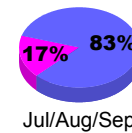

Gender Comparison 2008-2009