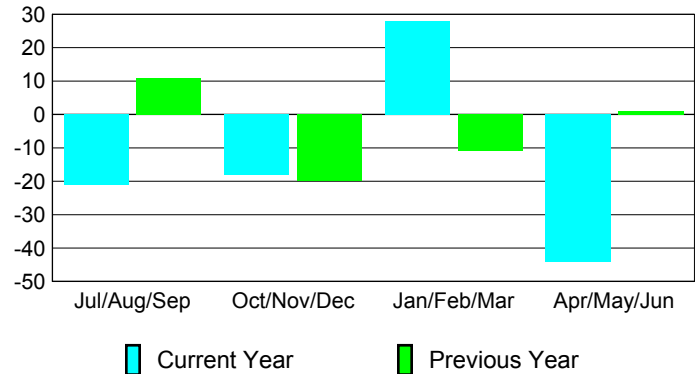

Gender Comparison 2008-2009

Male

Female