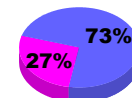

Gender Comparison 2008-2009

Jul/Aug/Sep