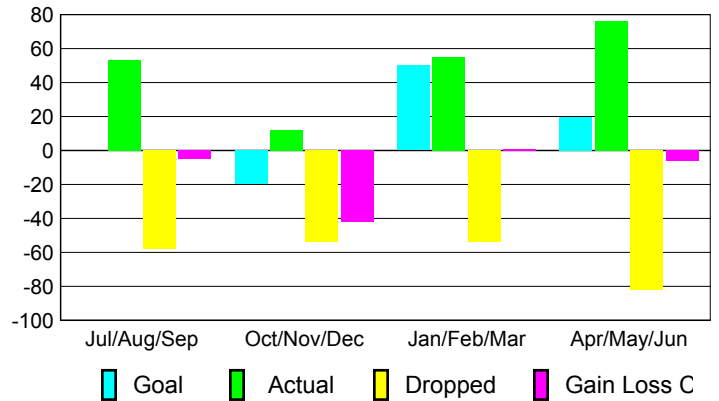

Membership Results 2008-2009

Goal, New, Dropped, Gain/Loss

Comparison of Membership Gain/Loss

Current Year Compared to the Previous Year