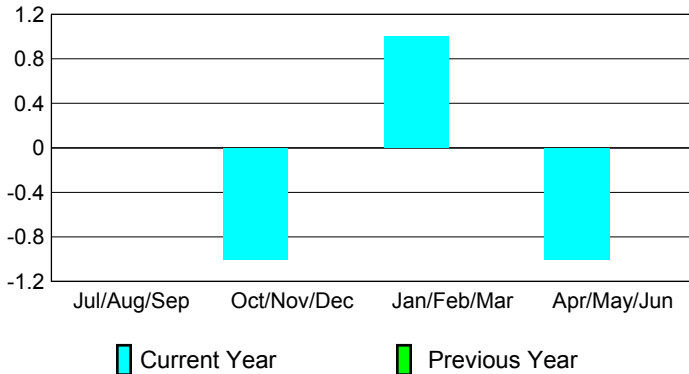

2008-2009 GMT Quarterly Report for District (or Undistricted) **District 103 E**

GMT: **JACQUES 'JACK' VERBEKE**

Location: **FRANCE**

GMT CA: **4**

CLUBS

Club Results 2008-2009

Clubs 2007-2008

Month	New Club Goal	Actual New Clubs	Actual Dropped Clubs	Gain/Loss of Clubs	Gain/Loss of Clubs
Jul/Aug/Sep	0	0	0	0	0
Oct/Nov/Dec	0	0	-1	-1	0
Jan/Feb/Mar	0	0	1	1	0
Apr/May/June	0	1	-2	-1	0
Totals	0	1	-2	-1	0

Club Results 2008-2009

Goal, New, Dropped, Gain/Loss

Comparison of Club Gain/Loss

Current Year Compared to the Previous Year

YTD Status Quo Clubs 2008-2009

Status Quo Clubs Compared to Status Quo Members

MEMBERSHIP

Membership Results 2008-2009

Membership 2007-2008

Month	Net Memb Goal	Actual New Memb	Actual Dropped Memb	Gain/Loss of Memb	Gain/Loss of Memb
Jul/Aug/Sep	0	46	-40	6	-9
Oct/Nov/Dec	-20	30	-53	-23	-25
Jan/Feb/Mar	20	44	-51	-7	8
Apr/May/June	0	92	-75	17	-17
Totals	0	212	-219	-7	-43

Membership Results 2008-2009

Goal, New, Dropped, Gain/Loss

Comparison of Membership Gain/Loss

Current Year Compared to the Previous Year

Gender Comparison 2008-2009

Jul/Aug/Sep

Oct/Nov/Dec

Jan/Feb/Mar

Apr/May/June

Male

Female