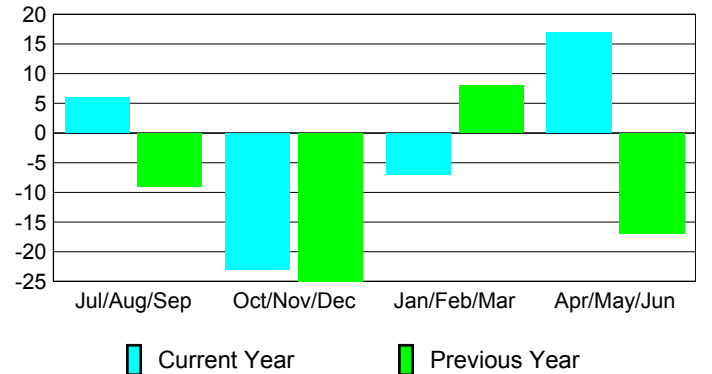

Gender Comparison 2008-2009

Jul/Aug/Sep

Oct/Nov/Dec

Jan/Feb/Mar

Apr/May/June

Male

Female