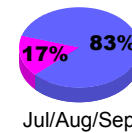

Gender Comparison 2008-2009

Jul/Aug/Sep